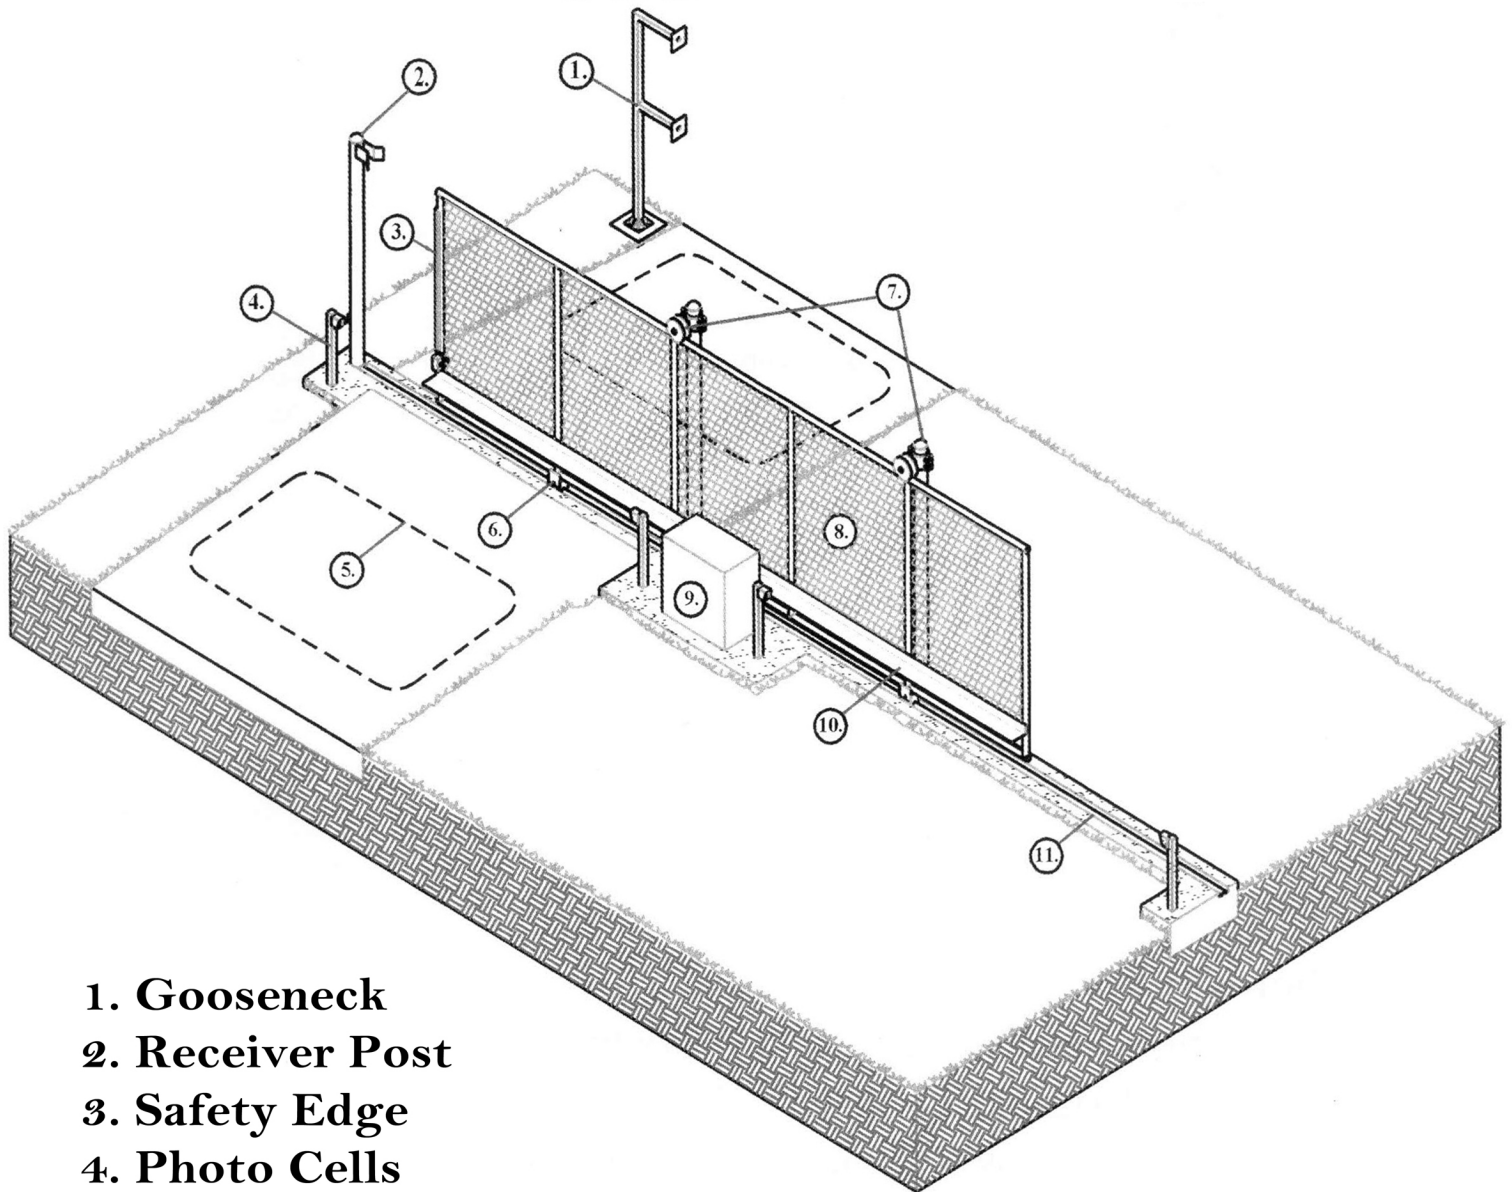

# Components of a Basic Slide Gate System

1. Gooseneck
2. Receiver Post
3. Safety Edge
4. Photo Cells
5. Pre Made Traffic Loops
6. V Wheels
7. Cantilever Rollers & Safety Covers
8. Gate Panel
9. Gate Operator
10. Drive Rail
11. V Track