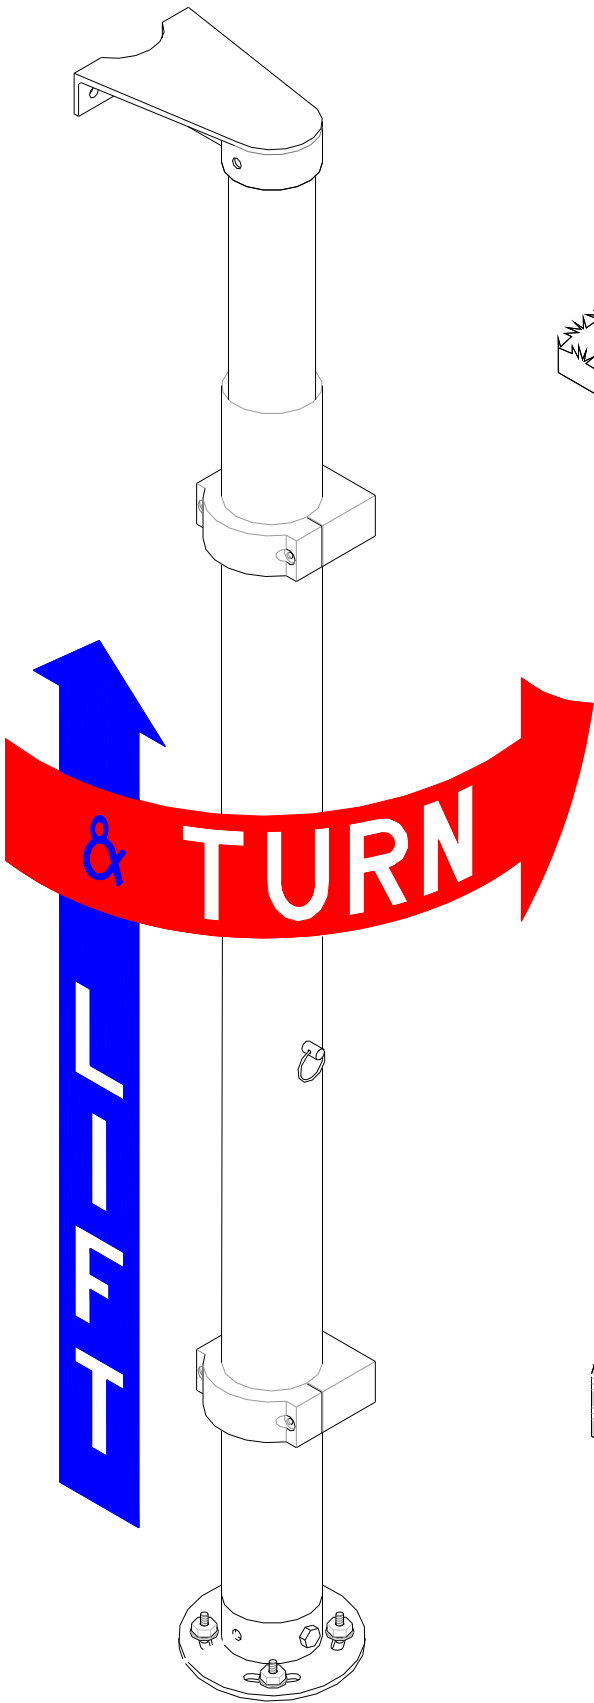

THE GATE OPERATOR THAT HAS THE ABILITY TO LIFT AND ROTATE A GATE PANEL. A GREAT SOLUTION WHERE THE DRIVE SLOPES OR WHERE SNOW CAN BE AN OBSTRUCTION.

LOGICAL DECISIONS, INC.

PHONE # 1-800-676-5537