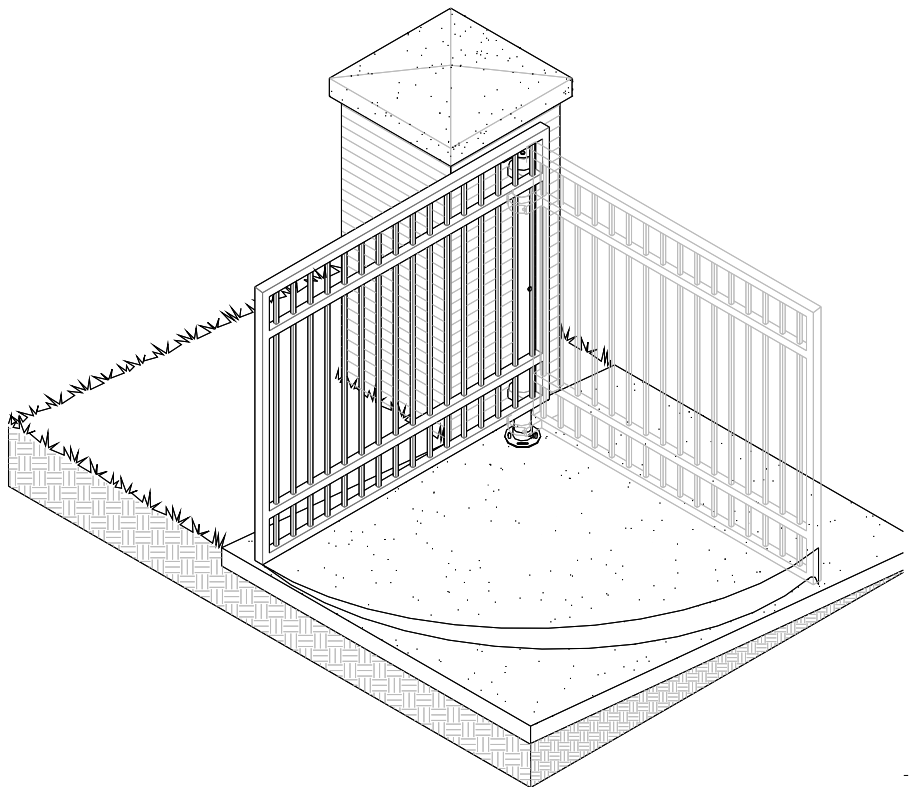

THE GATE OPERATOR THAT HAS THE ABILITY TO LIFT AND ROTATE A GATE PANEL. A GREAT SOLUTION WHERE THE DRIVE SLOPES OR WHERE SNOW CAN BE AN OBSTRUCTION.

LOGICAL DECISIONS, INC.

PHONE # 1-800-676-5537